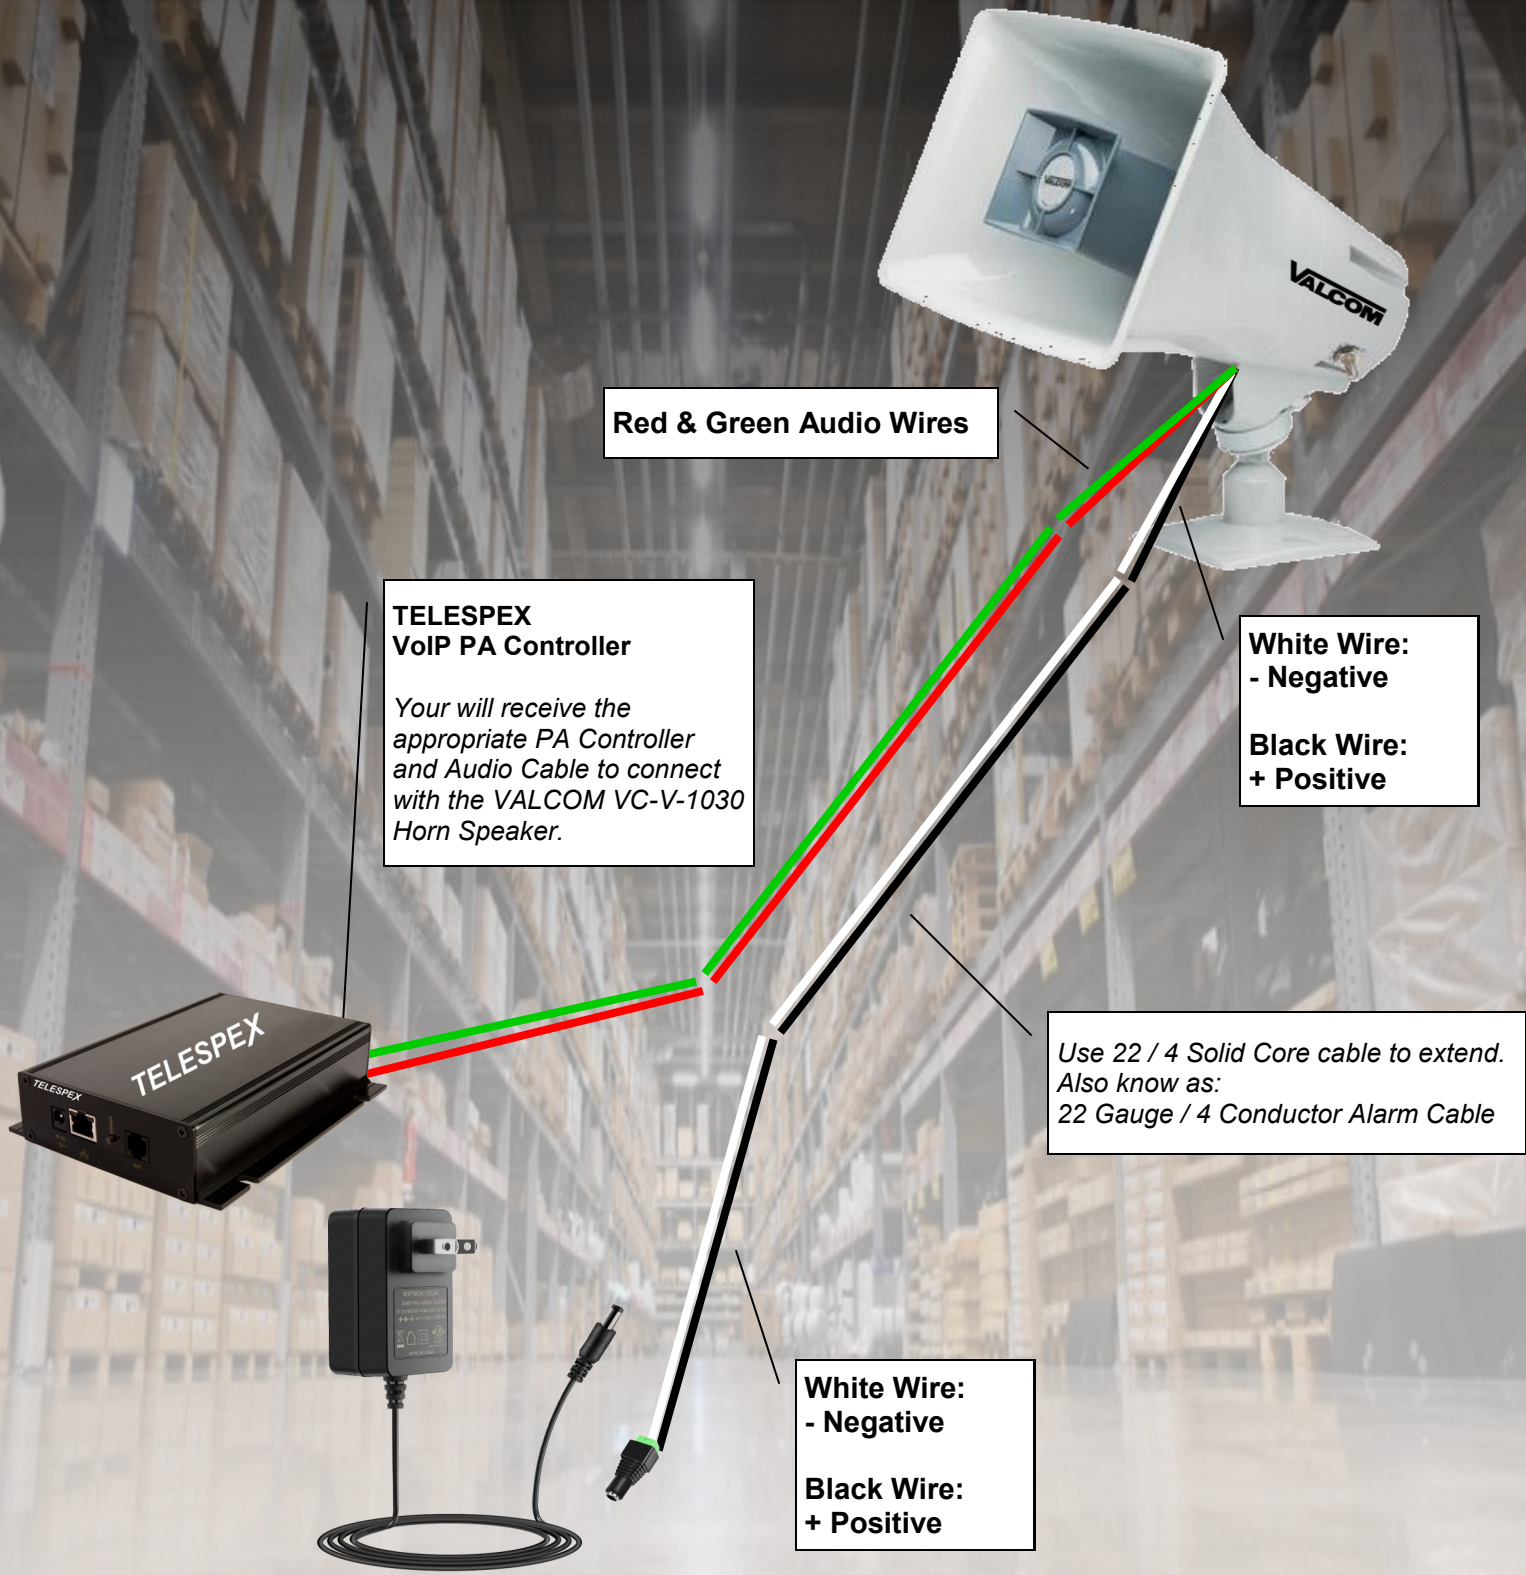

TELESPEX

Connecting the Telespex PA Controller
to a new or existing Valcom VC-V-1030 Horn Speaker

TELESPEX

Connecting the Telespex PA Controller to an existing PA system

**Telespex
VoIP PA Controller**

*Your will receive the
appropriate PA Controller
and Audio Cable
to connect to your existing
PA system.*

**Existing
PA System
and Speaker/s**